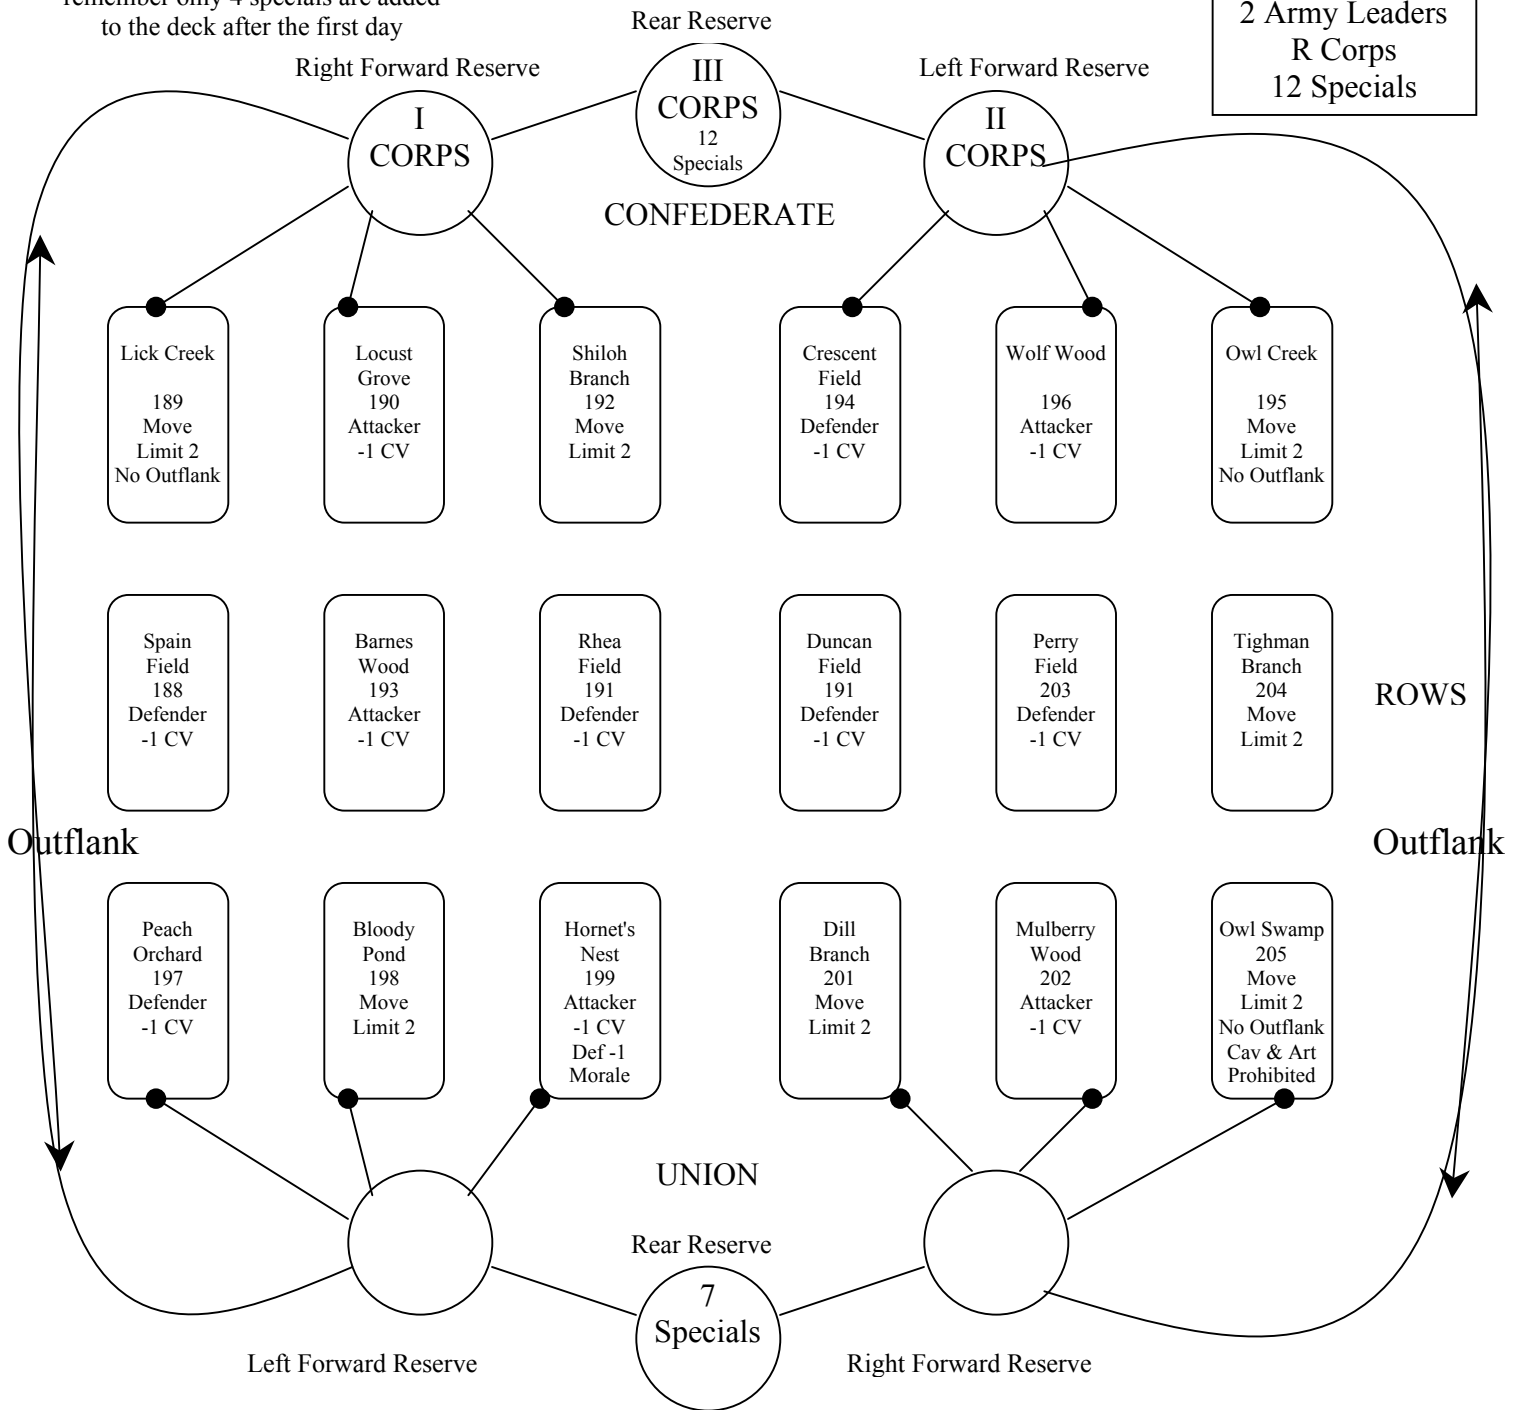

# Historical Shiloh for Columbia's *Dixie*

remember only 4 specials are added to the deck after the first day

DECK  
2 Army Leaders  
R Corps  
12 Specials

Lick Creek  
189  
Move  
Limit 2  
No Outflank

Locust Grove  
190  
Attacker  
-1 CV

Shiloh Branch  
192  
Move  
Limit 2

Crescent Field  
194  
Defender  
-1 CV

Wolf Wood  
196  
Attacker  
-1 CV

Owl Creek  
195  
Move  
Limit 2  
No Outflank

Spain Field  
188  
Defender  
-1 CV

remember TENN/3 & Army of the Ohio plus 13 specials are added to the deck after the first day

START  
Anywhere on map  
TENN/1  
TENN/2  
TENN/5  
extras in either forward reserve